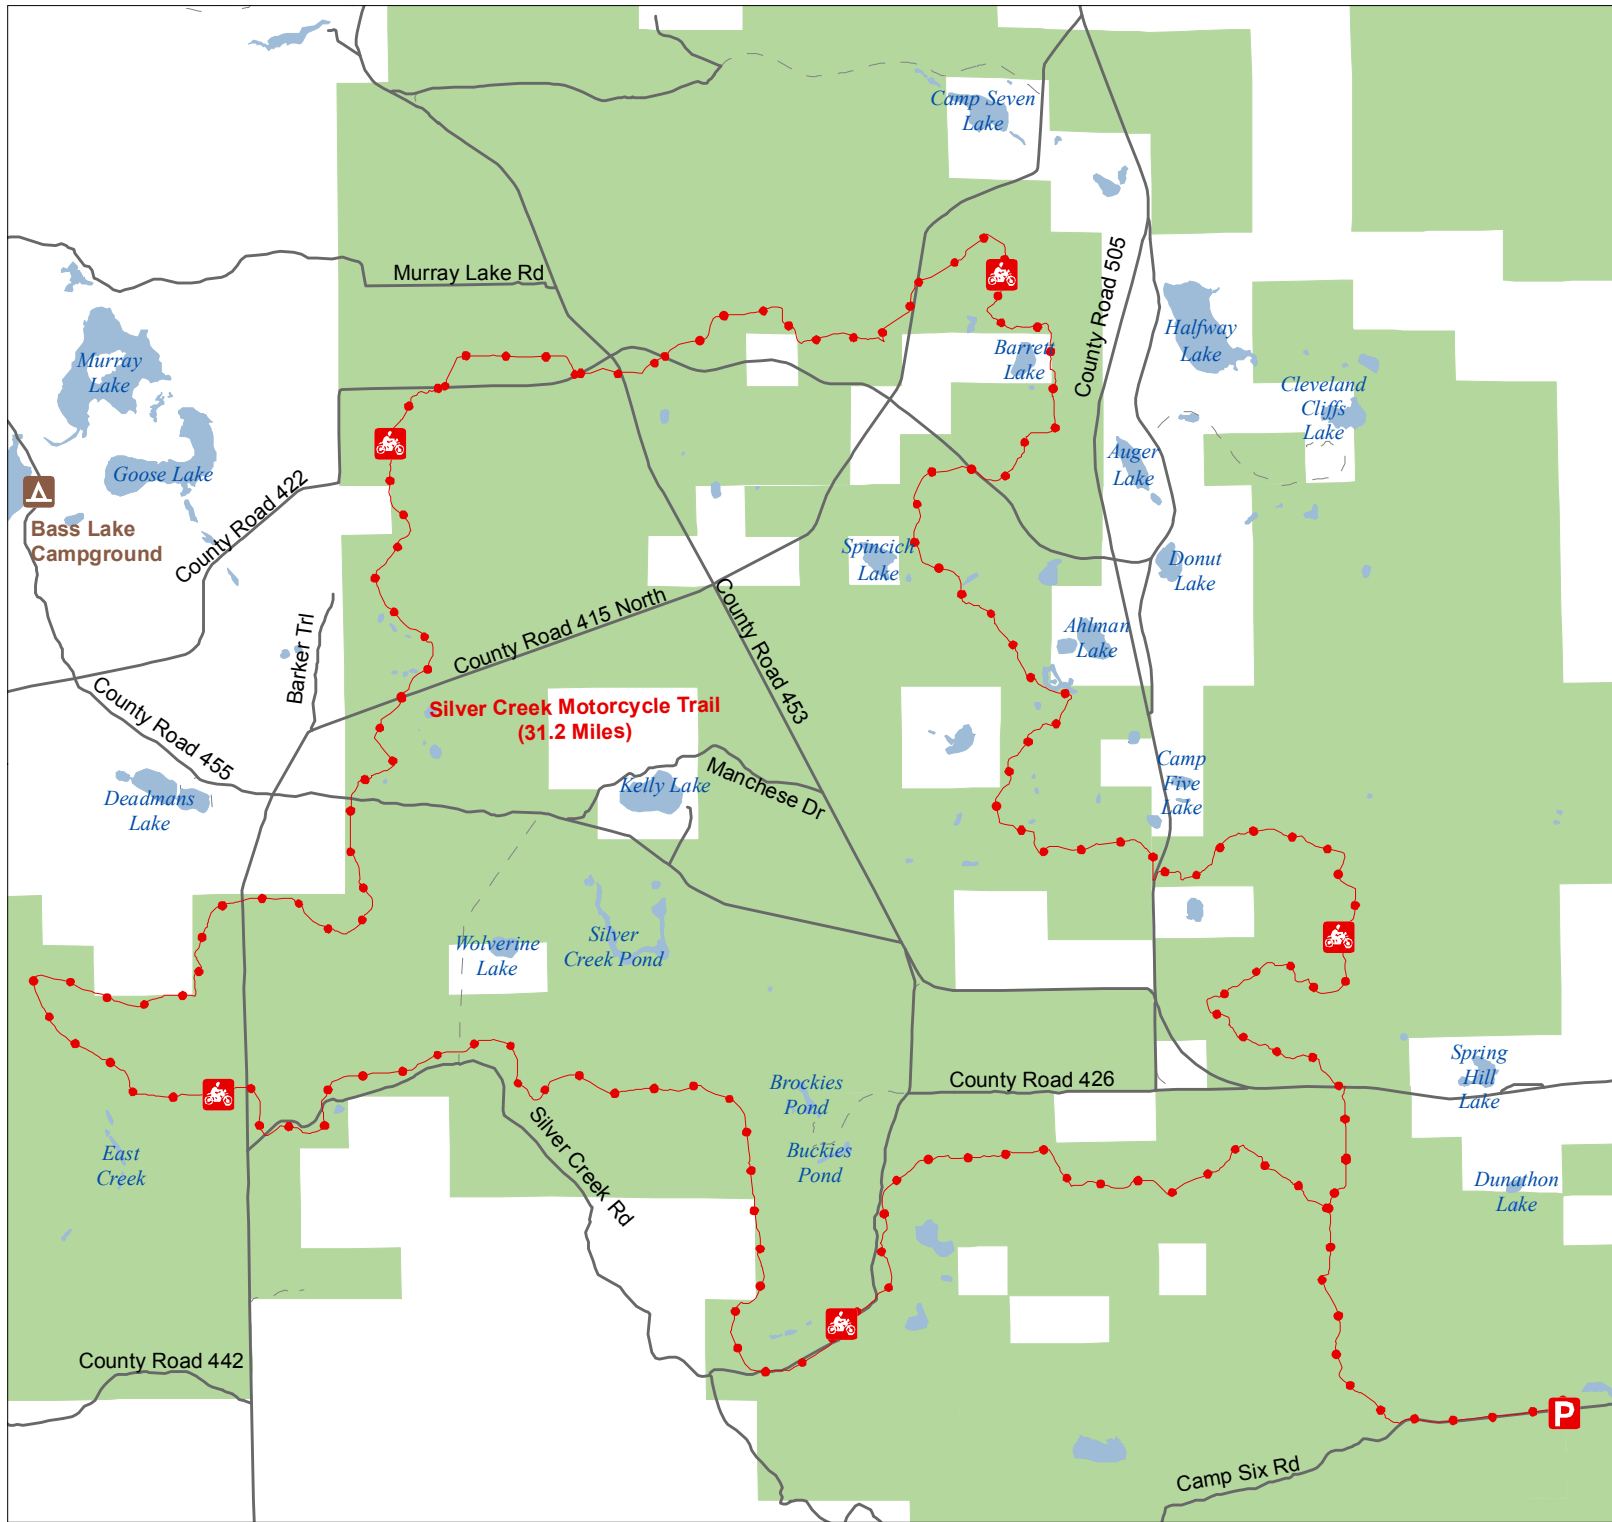

Silver Creek Motorcycle Trail

Luce County, Michigan

 Motorcycle Trail – Motorcycles only. (DNR license (ORV sticker) required)

Advisory: Trails and Routes have two-way traffic.

Disclaimer: Trails shown on this map are an approximate representation of the trail system at the time of publication and may not reflect current ground conditions. **STAY ON SIGNED TRAILS ONLY!**

-  Trailhead Parking
-  State Forest Campground
-  Highway
-  Paved or Gravel Road
-  Poor Dirt Road
-  Lakes and Rivers
-  State Land
-  County Boundaries