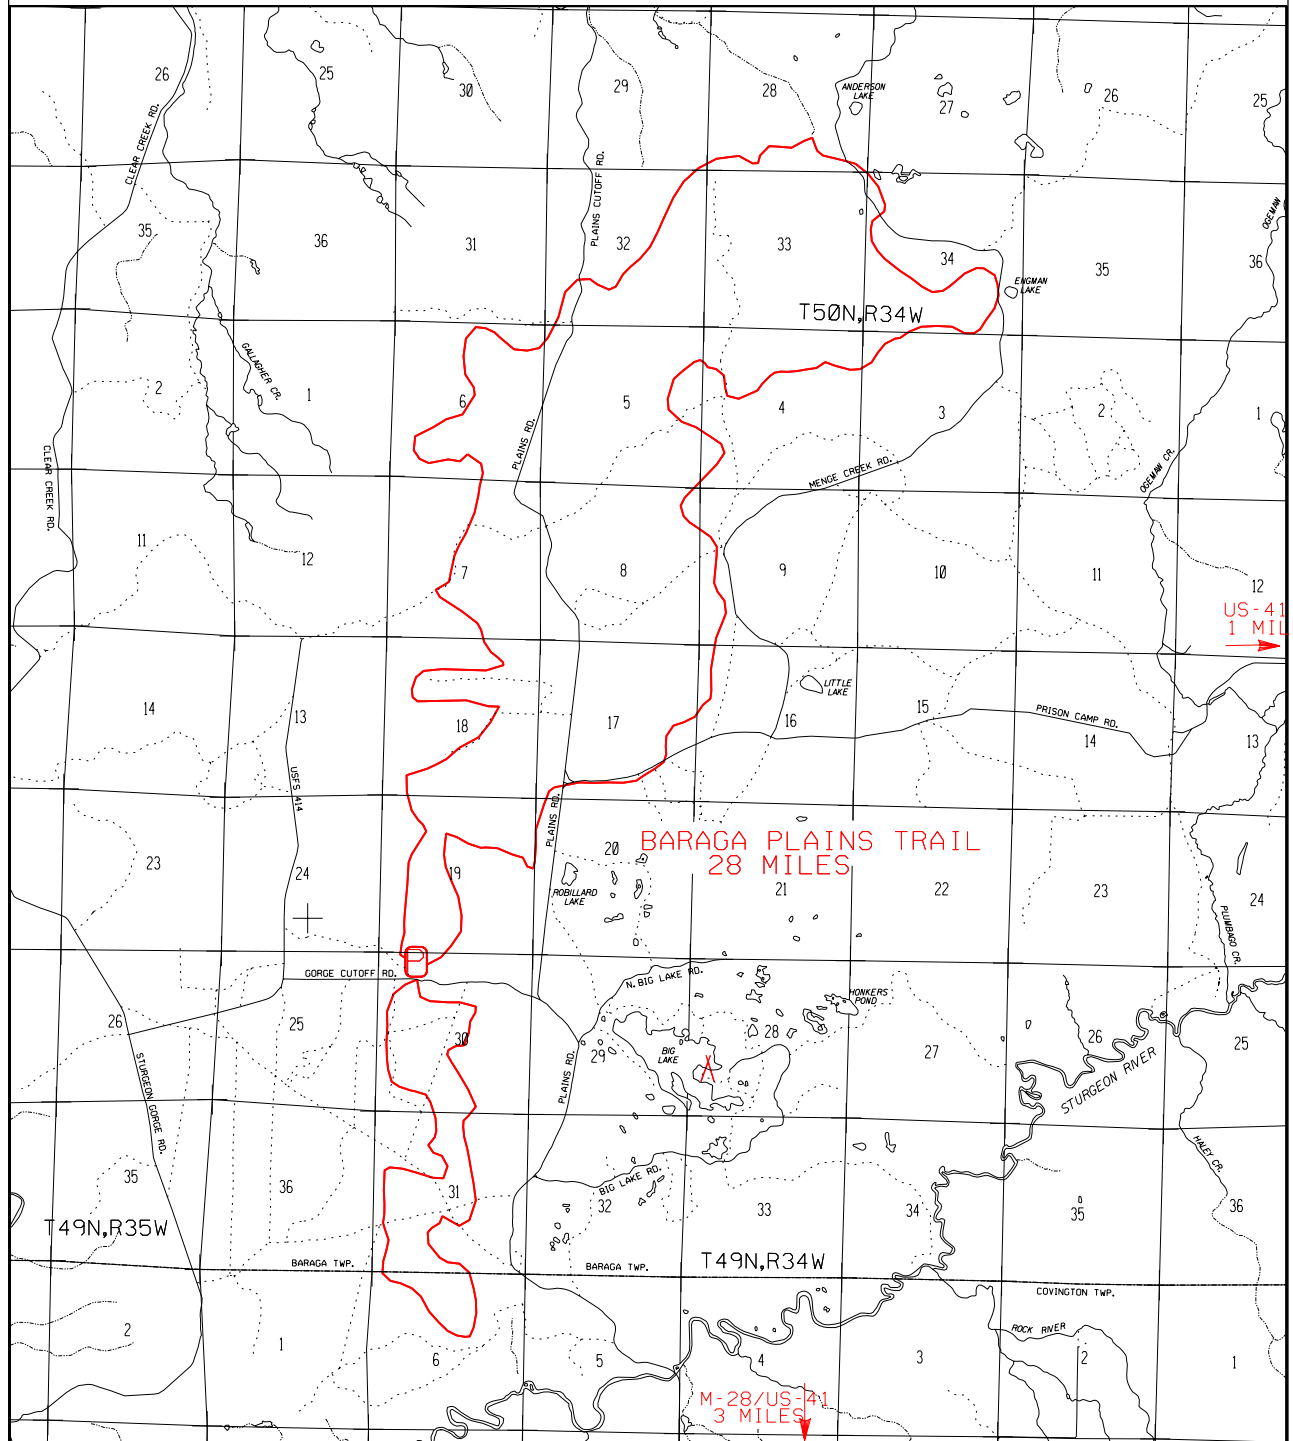

# BARAGA PLAINS TRAIL

BARAGA COUNTY  
FOREST MANAGEMENT DIVISION

US-41  
1 MILE

BARAGA PLAINS TRAIL  
28 MILES

M-28/US-41  
3 MILES

-  ORV TRAIL-for ORV's less than 50" in width-off road motorcycles and ATV's. (DNR license required)
-  ORV ROUTE-for ORV's of all sizes. (DNR license required unless licensed by Secretary of State)

LEGEND

-  PARKING
  -  CAMPGROUND
  -  GAS - FOOD
- 0 .5 1  
SCALE IN MILES

LOCATION

MAY 2005

ADVISORY: Trails and Routes have two-way traffic.

DISCLAIMER: Trails shown on this map are an approximate representation of the trailsystem at the time of publication and may not reflect current ground conditions. STAY ON SIGNED TRAILS ONLY!