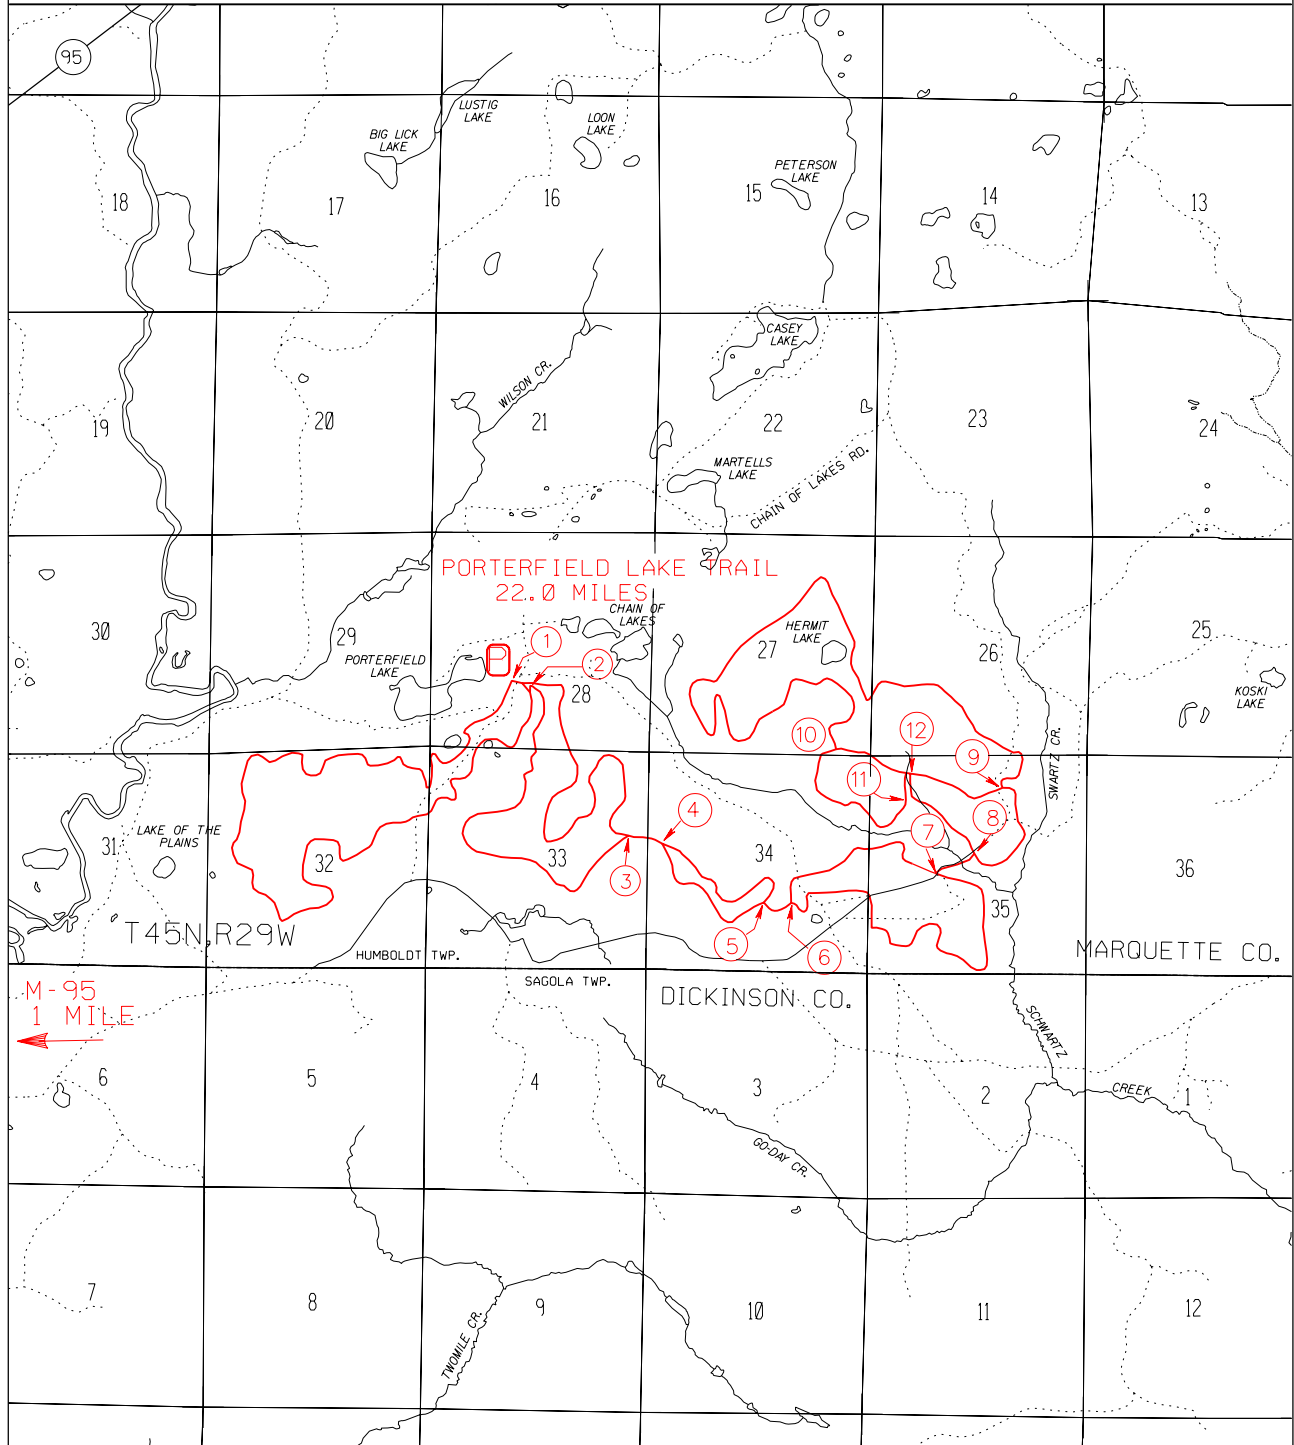

# PORTERFIELD LAKE MOTORCYCLE TRAIL

MARQUETTE COUNTY  
FOREST MANAGEMENT DIVISION

-  ORV TRAIL—for ORV's less than 50" in width—off road motorcycles. (DNR license required)
-  ORV ROUTE—for ORV's of all sizes. (DNR license required unless licensed by Secretary of State)

**LEGEND**

-  INTERSECTION NUMBER
-  PARKING
-  CAMPGROUND
-  GAS - FOOD

0 .5 1  
SCALE IN MILES

**LOCATION**

MAY 2005

**ADVISORY:** Trails and Routes have two-way traffic.

**DISCLAIMER:** Trails shown on this map are an approximate representation of the trail system at the time of publication and may not reflect current ground conditions. **STAY ON SIGNED TRAILS ONLY!**