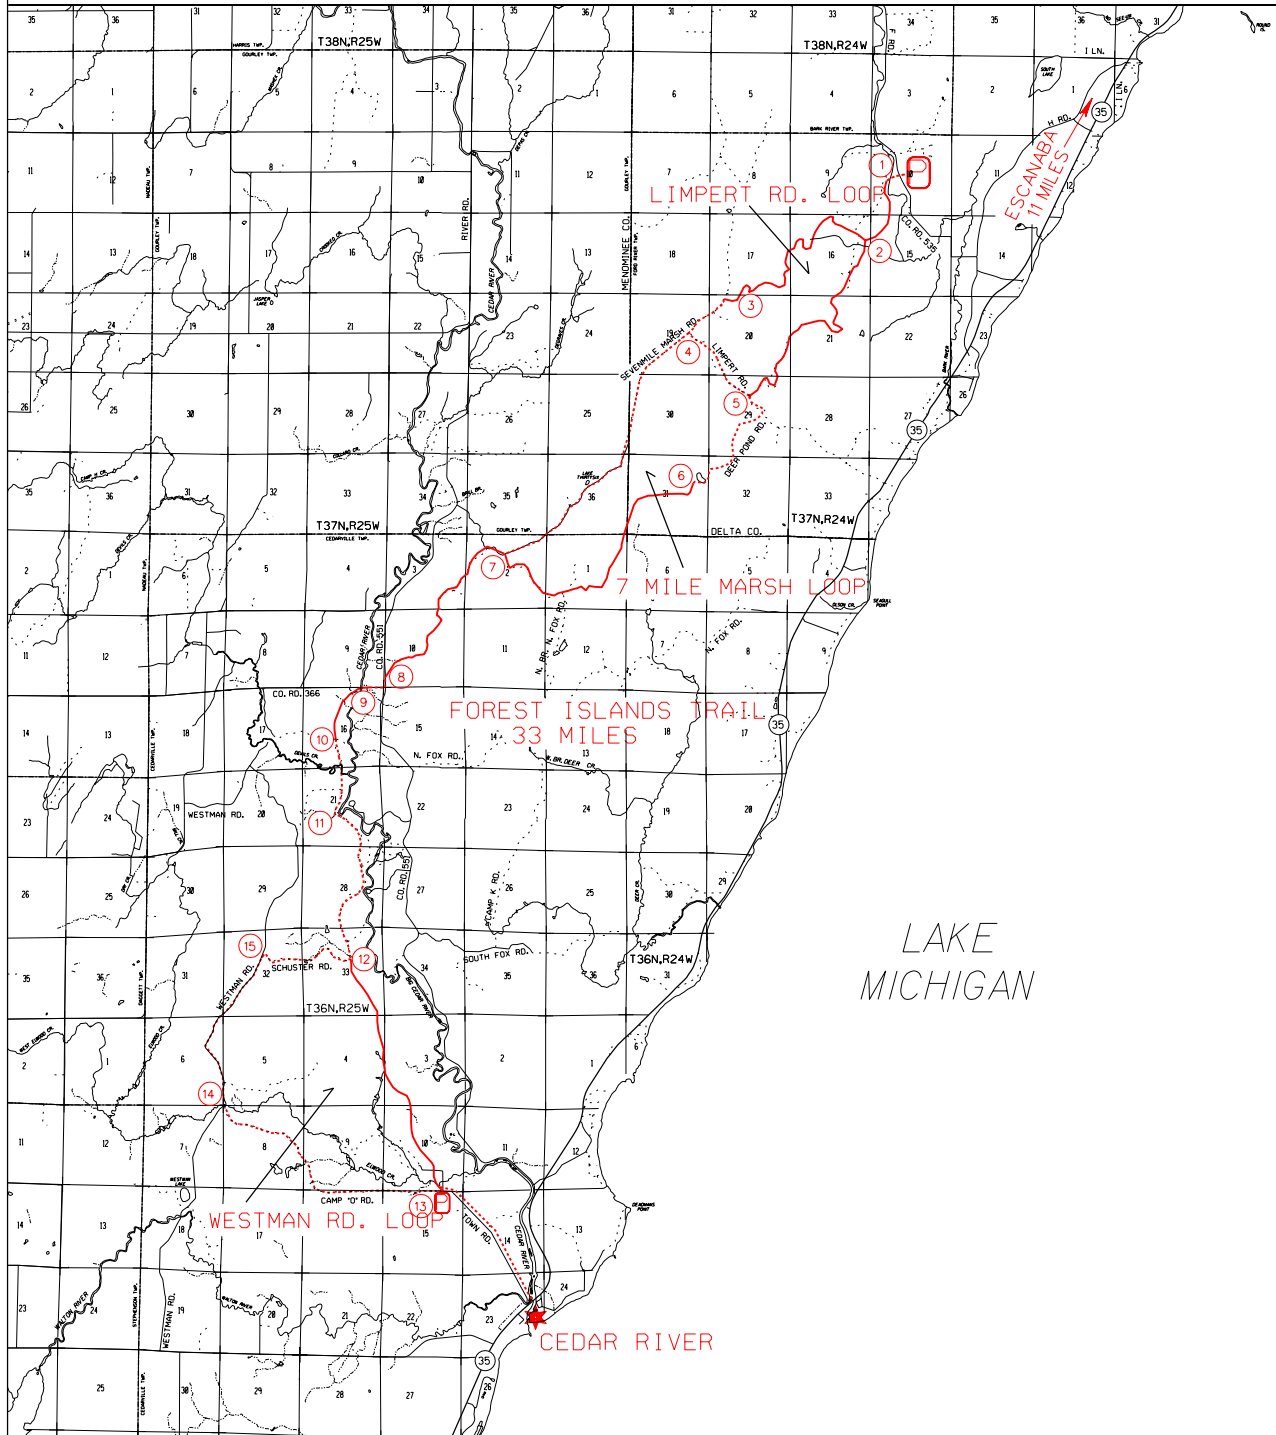

# FOREST ISLANDS TRAIL

MENOMINEE AND DELTA COUNTIES  
FOREST MANAGEMENT DIVISION

-  ORV TRAIL - for ORV's less than 50" in width - off road motorcycles and ATV's. (DNR license required)
-  ORV ROUTE - for ORV's of all sizes. (DNR license required unless licensed by Secretary of State)

- LEGEND**
-  PARKING
  -  CAMPGROUND
  -  GAS - FOOD
  -  CONFIDENCE POST & MAP
-  SCALE IN MILES  
0 5 1

**LOCATION**

MAY 2005

**ADVISORY:** Trails and Routes have two-way traffic.

**DISCLAIMER:** Trails shown on this map are an approximate representation of the trail system at the time of publication and may not reflect current ground conditions. STAY ON SIGNED TRAILS ONLY!