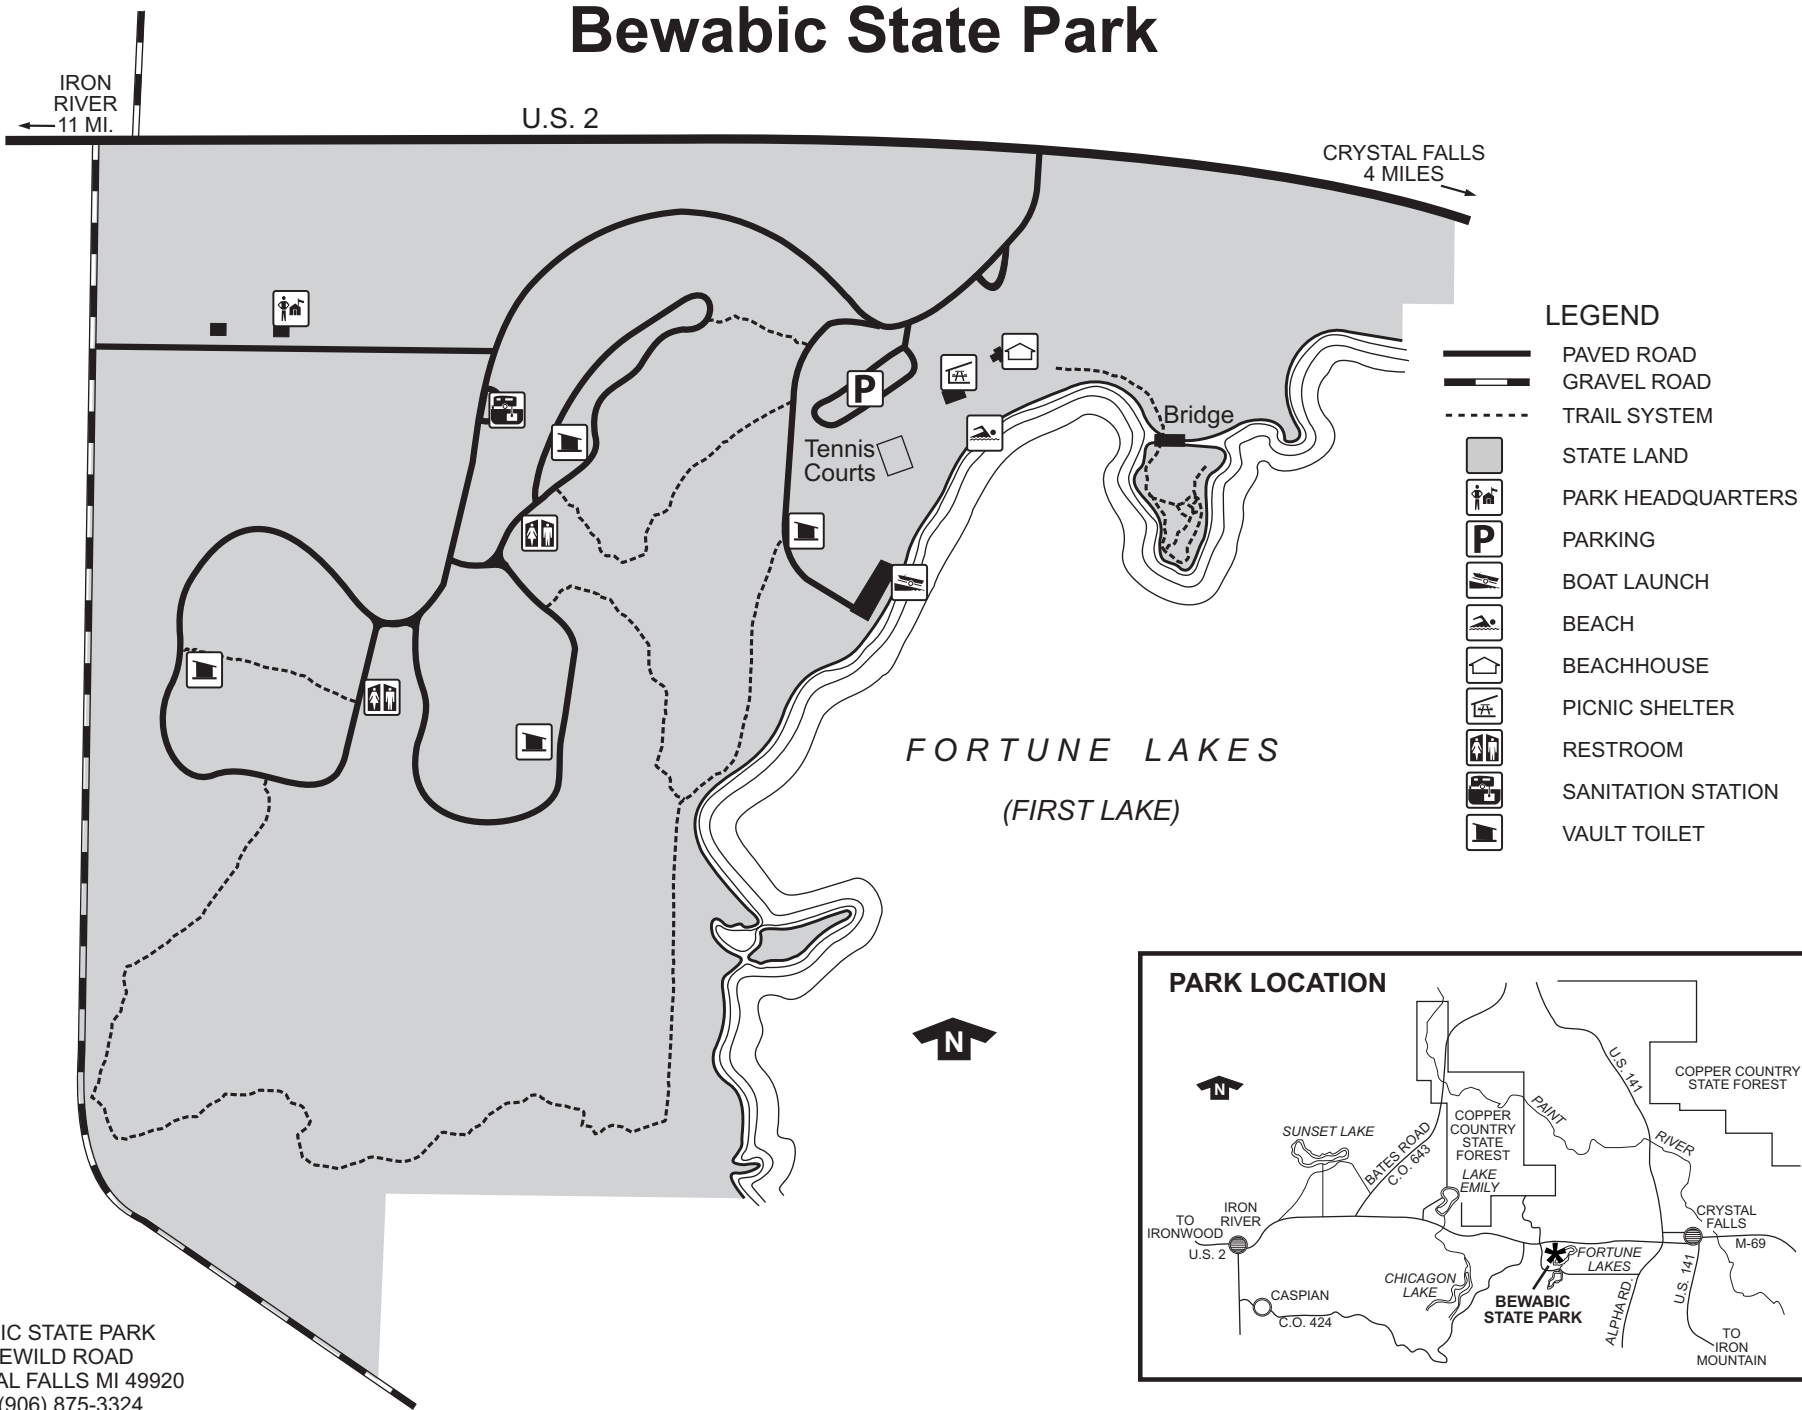

Bewabic State Park

BEWABIC STATE PARK
 720 IDLEWILD ROAD
 CRYSTAL FALLS MI 49920
 Phone: (906) 875-3324