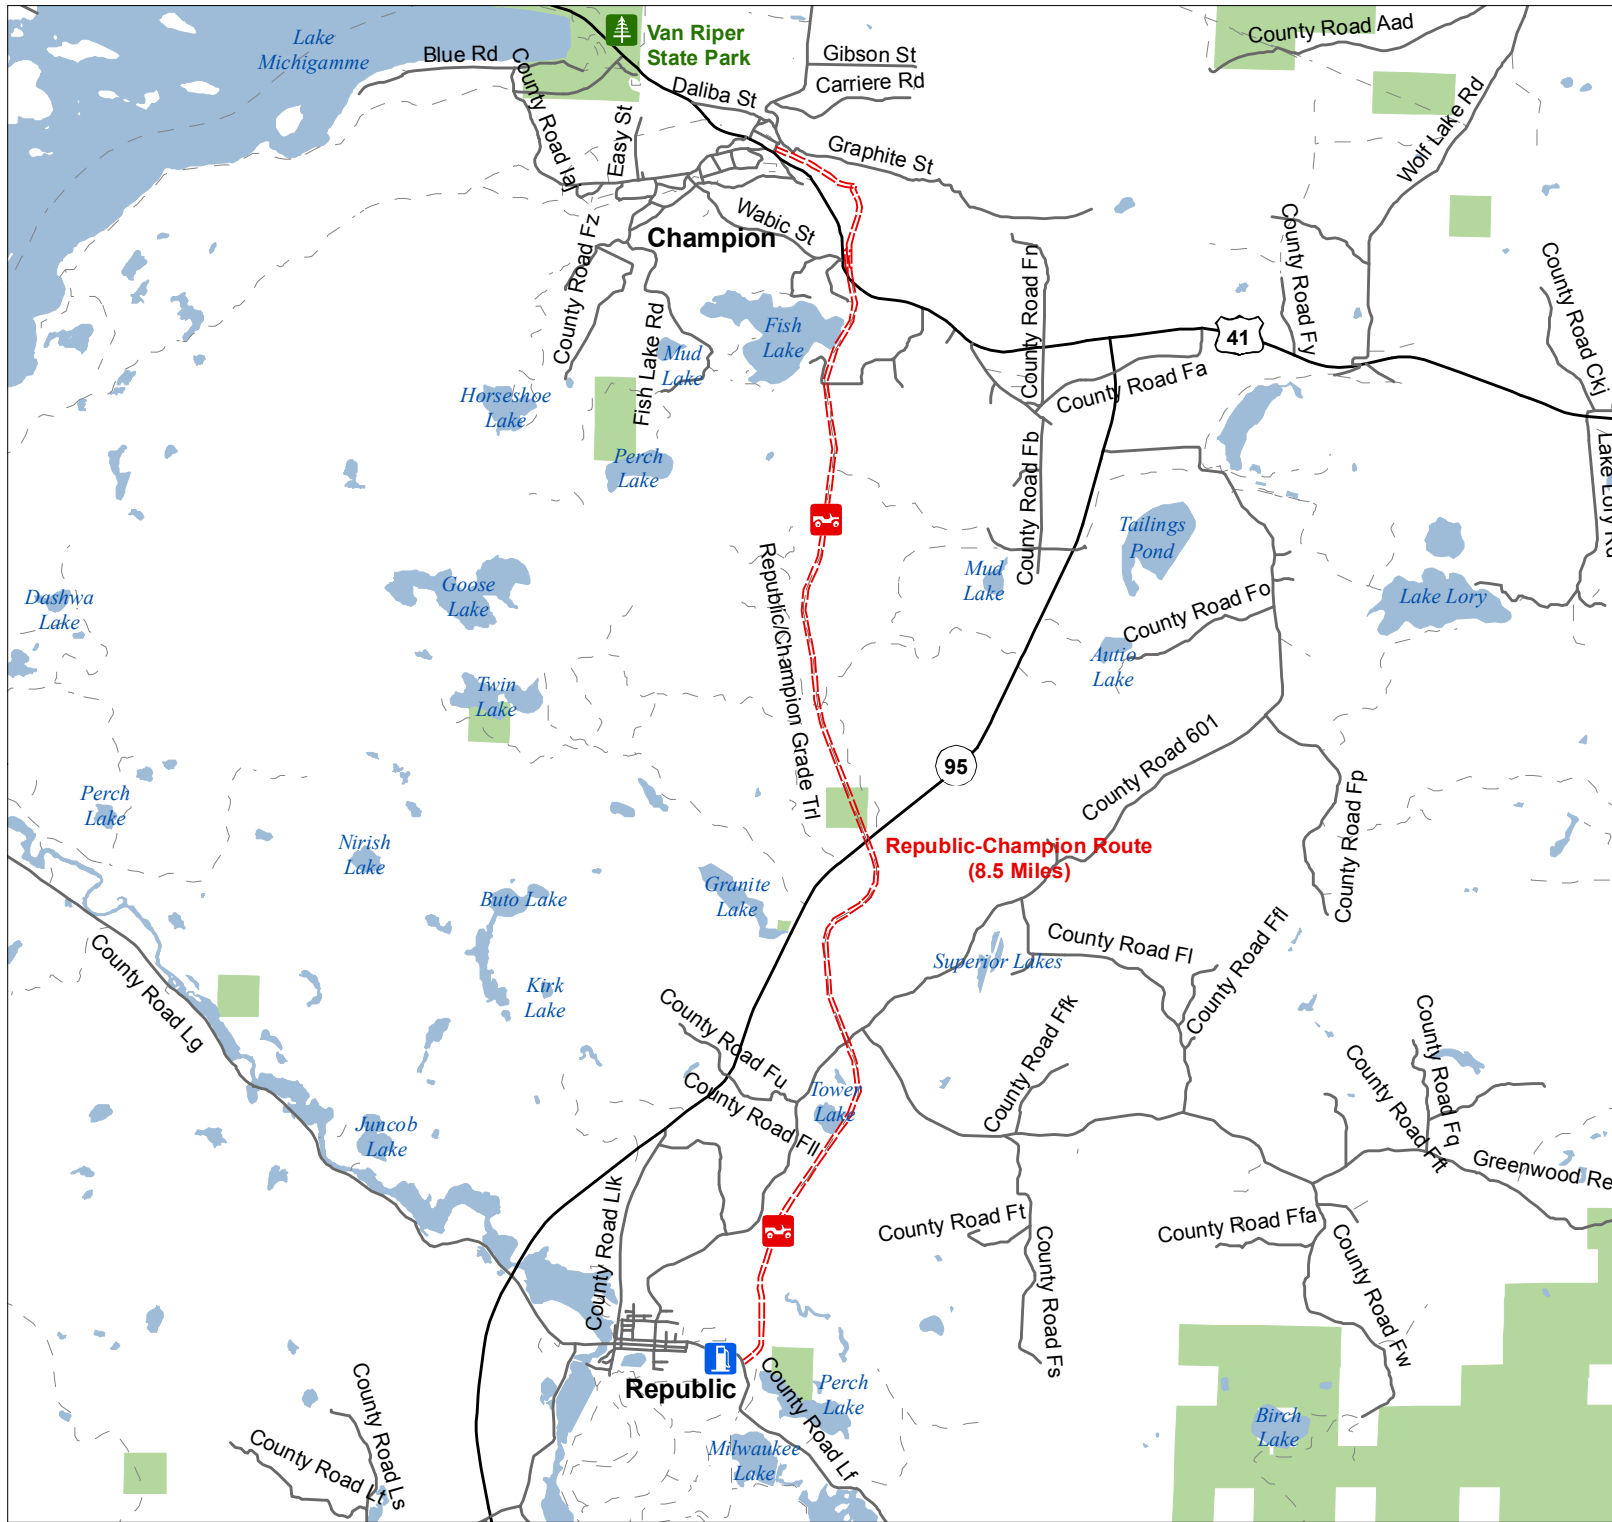

Republic-Champion Route

Marquette County, Michigan

 ORV Route – ORV's of all sizes including off-road motorcycles. (DNR license (ORV sticker) required unless licensed by the Secretary of State)

Advisory: Trails and Routes have two-way traffic.

Disclaimer: Trails shown on this map are an approximate representation of the trail system at the time of publication and may not reflect current ground conditions. **STAY ON SIGNED TRAILS ONLY!**

-  State Park
-  Gas Station
-  Highway
-  Paved or Gravel Road
-  Poor Dirt Road
-  Lakes and Rivers
-  State Land
-  County Boundaries